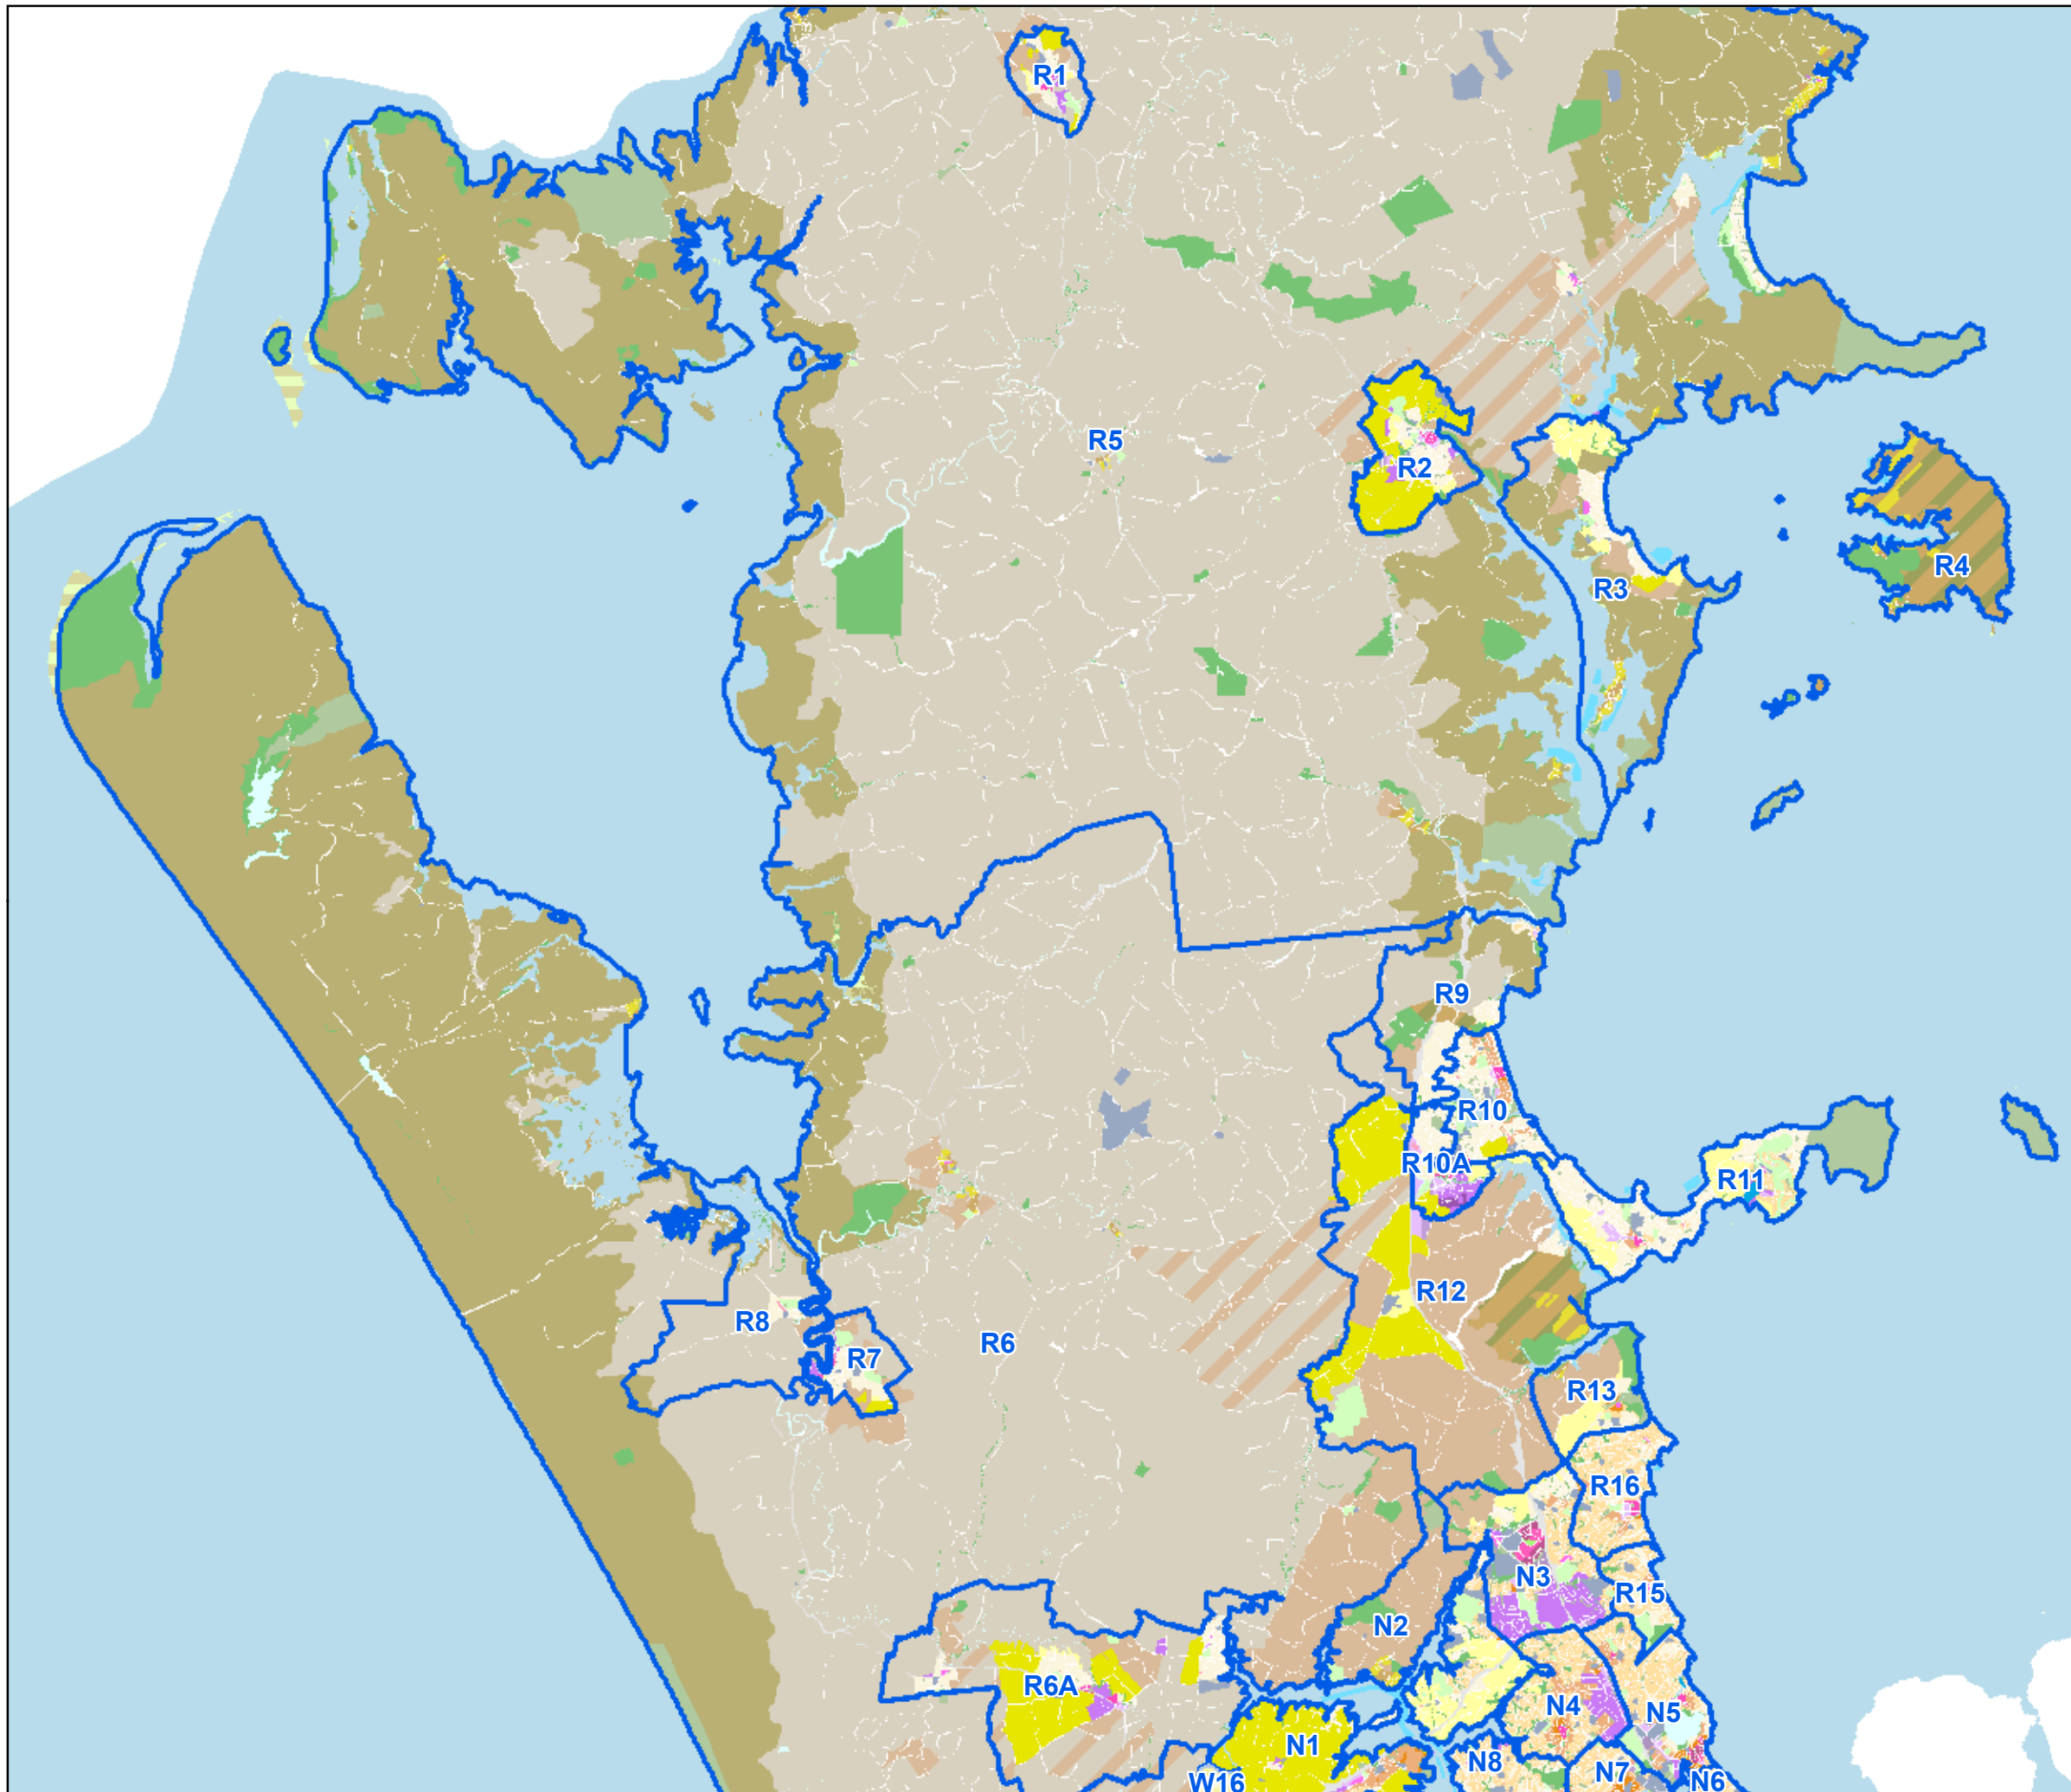

RODNEY

1:215,514 @ A3

2000 m

CONFIDENTIAL

Date: 20/11/2014

Auckland Council